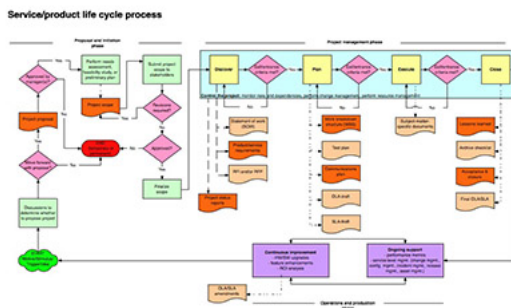

## Flowcharts

The flowcharts below depict the service and product life cycle. The full version includes an operations and production phase, which the "lite" version omits. For details on each of the processes, click the desired diagram.

### Life cycle (Full version)    Life cycle lite

The full version of the life cycle applies to large-scale or complex endeavors, and includes a number of optional documents.

The lite version of the life cycle can be applied to small projects or to those without a dedicated project manager.