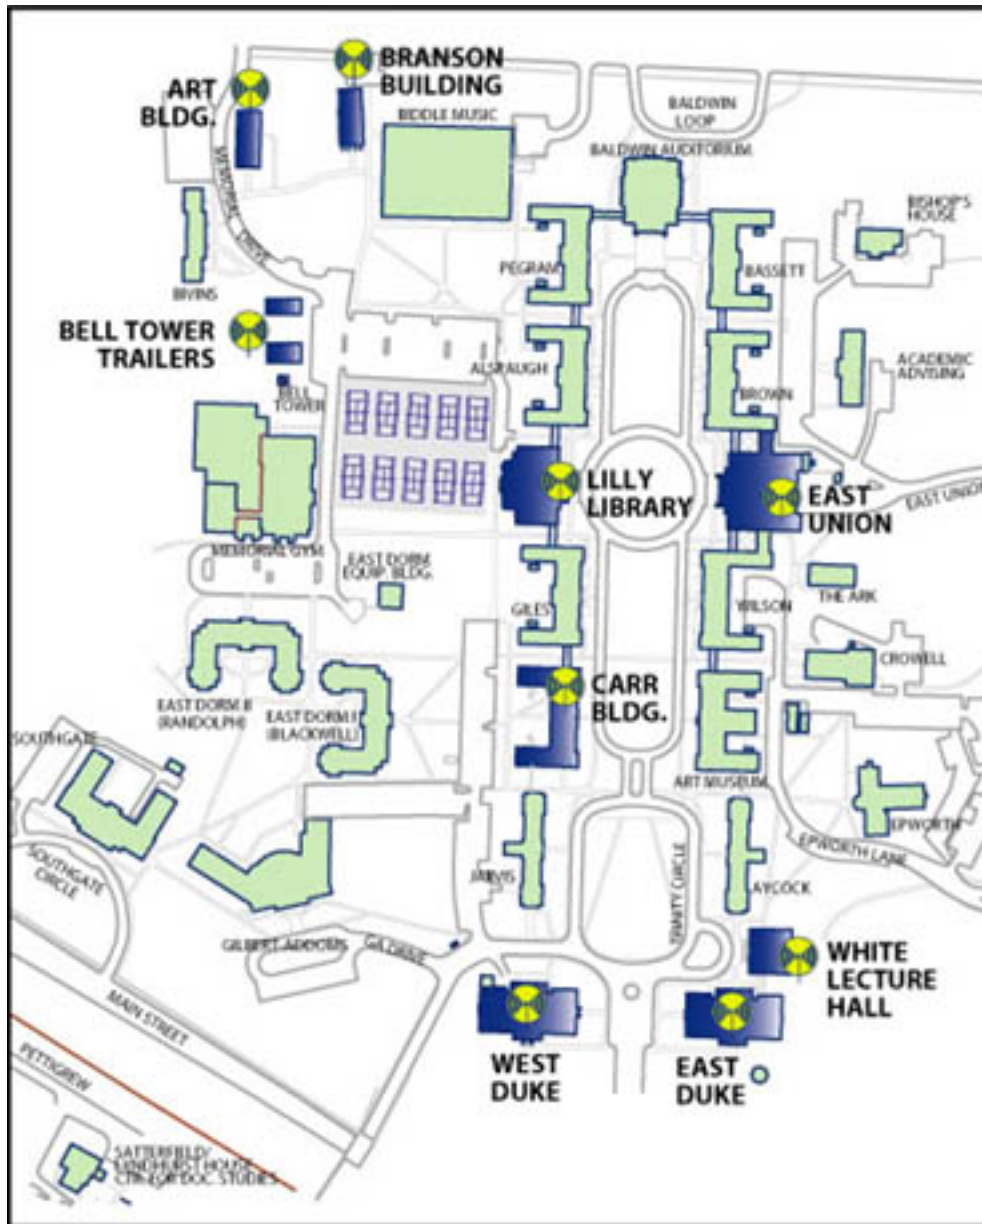

## East Campus Wireless Coverage

Duke Office of Information Technology - [www.oit.duke.edu](http://www.oit.duke.edu) - (919) 684-2200 - [help@oit.duke.edu](mailto:help@oit.duke.edu)