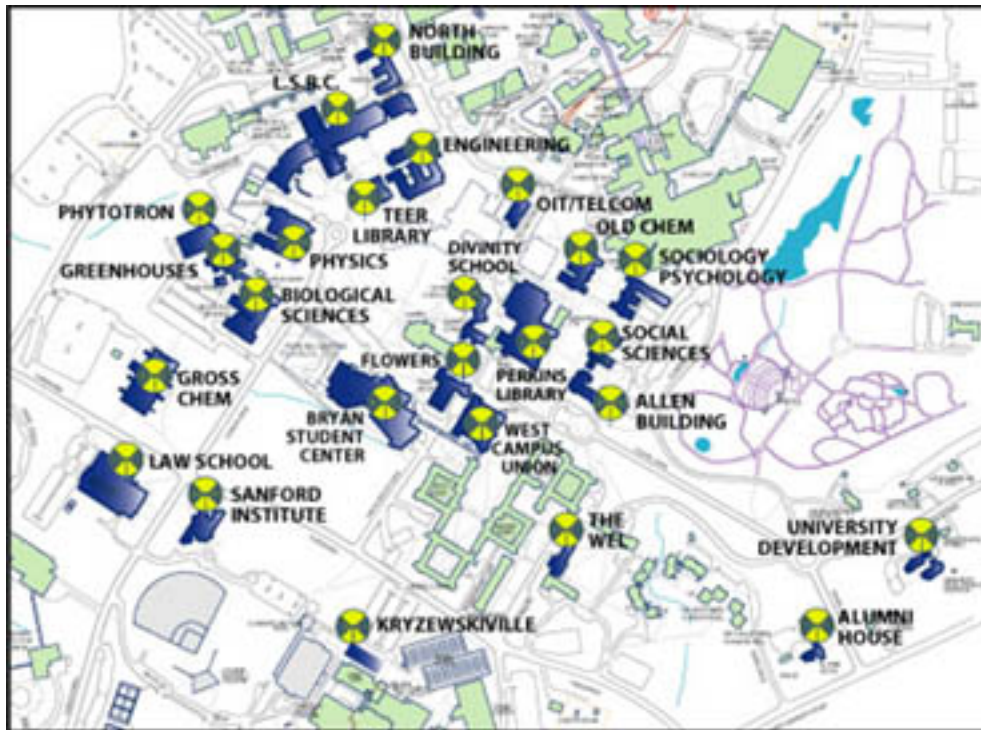

Duke Office of Information Technology

West Campus Wireless Coverage

Duke Office of Information Technology - www.oit.duke.edu - (919) 684-2200 - help@oit.duke.edu