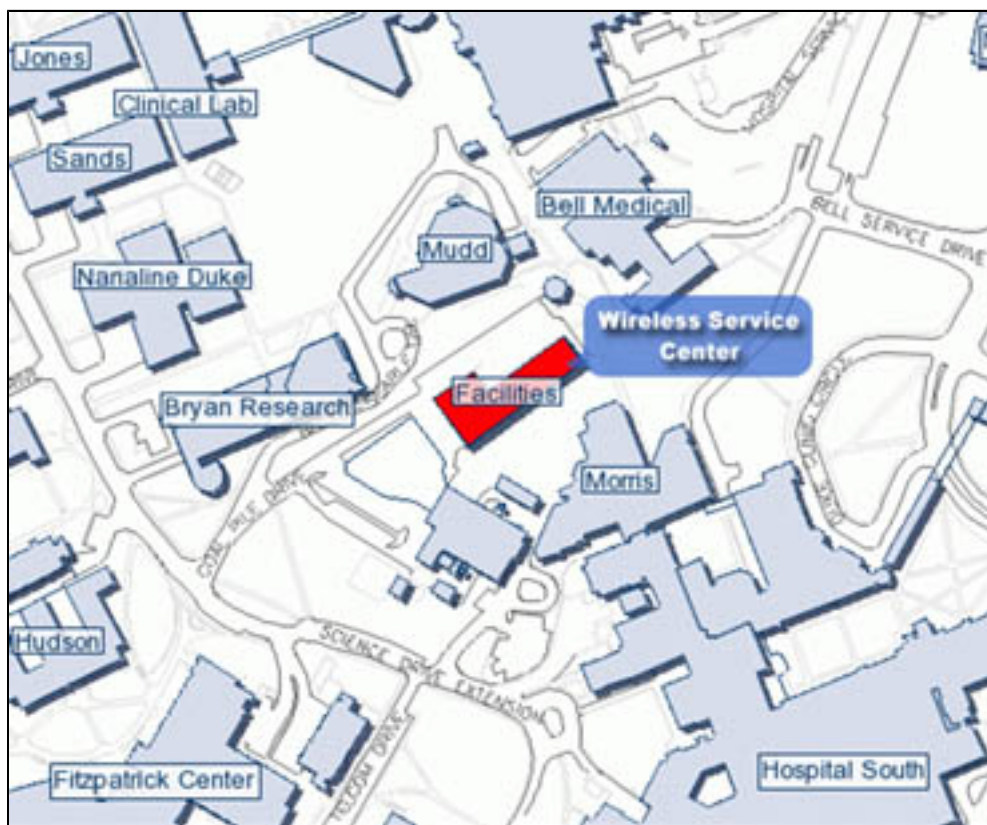

Duke Office of Information Technology

Where do I pick up my wireless phone?

Pick up your wireless phone at the Office of Information Technology (OIT) Wireless Service Center, located at 101 Facilities Drive on Duke's West Campus. See below for a map.

Map

Click map for an interactive version.

Duke Office of Information Technology - www.oit.duke.edu - (919) 684-2200 - help@oit.duke.edu